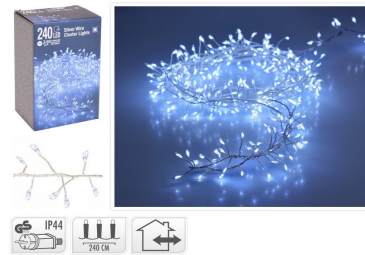

CAVO ARGENTATO CLUSTER 240LED BIANCO

kon327083

8,9000 €

IMBALLO 16

[CLICCA E ACQUISTA](#)

barcode: 8719202327083