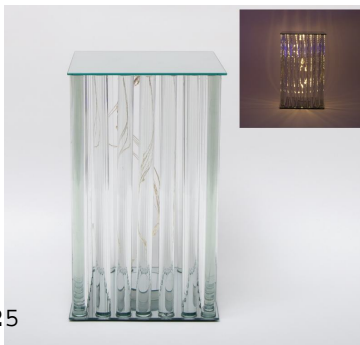

PORTACANDELA NATALIZIO 1 FUOCO DIAM. 25X
H11CM

mern888240

7,5000 €

IMBALLO 2/24

[CLICCA E ACQUISTA](#)

barcode: 8034052888240

PORTACANDELA STELLA NATALIZIO 1 FUOCO DI
AM. 30XH7CM

mern888264

4,9900 €

IMBALLO

[CLICCA E ACQUISTA](#)

barcode: 8034052888264

PORTACANDELA NATALIZIO 3 FUOCHI 38X15XH9
CM

mern888271

8,5000 €

IMBALLO 4/12

[CLICCA E ACQUISTA](#)

barcode: 8034052888271

PIEDISTALLO KRISTAL SPEC.LED D20X50

dad542533

110,0000 €

IMBALLO 1

[CLICCA E ACQUISTA](#)

barcode: 8052283542533

ALZATA KRISTAL SPECCHIO LED 20X20CM

dad549495

69,0000 €

IMBALLO 2

[CLICCA E ACQUISTA](#)

barcode: 8052283549495

ALZATA KRISTAL SPECCHIO LED 20X30CM

dad549518

79,0000 €

IMBALLO 2

[CLICCA E ACQUISTA](#)

barcode: 8052283549518

ALZATA KRISTAL SPECCHIO LED 20X35CM

dad549525

85,0000 €

IMBALLO 2

[CLICCA E ACQUISTA](#)

barcode: 8052283549525

PORTACANDELA BASE ALTA ROMBI ORO 13X47CM

dad541123

23,5000 €

IMBALLO 4

[CLICCA E ACQUISTA](#)

barcode: 8052283541123

PIEDISTALLO KRISTAL SPEC.LED D20X60
ED 20X60H

dad542540

130,0000 €

IMBALLO 1

[CLICCA E ACQUISTA](#)

barcode: 8052283542540

PIEDISTALLO KRISTAL SPEC.LED D20X70
ED 20X70H

dad542557

150,0000 €

IMBALLO 1

[CLICCA E ACQUISTA](#)

barcode: 8052283542557