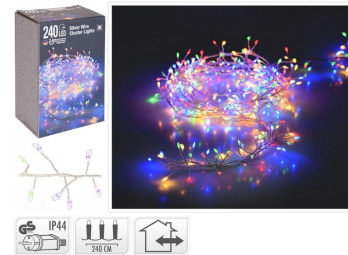

GRAPPOLO ARGENTATO 240LED MULTICOLOR IP4 4

kon327205

8,9000 €

IMBALLO 16

[CLICCA E ACQUISTA](#)

barcode: 8719202327205